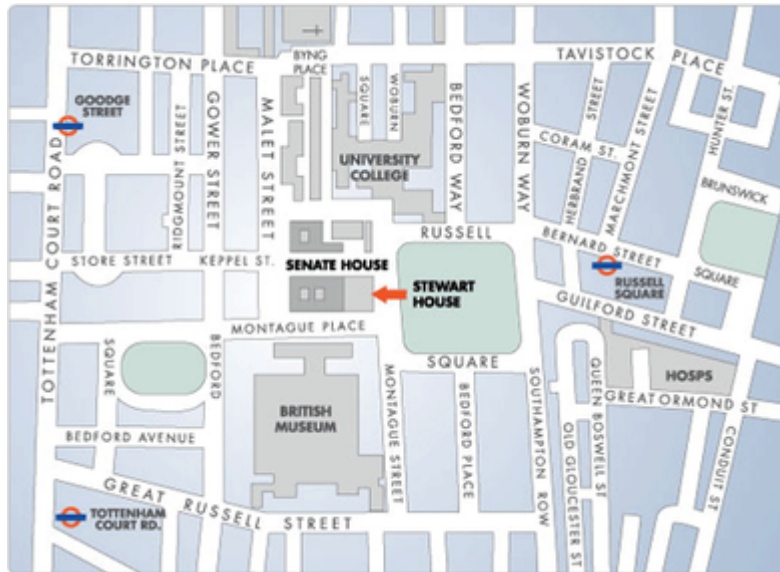

London Deanery Conferencing Facilities

Rooms ST121, ST122, ST123, ST124, ST125, ST125/A, ST126, ST126/A

Location:

The rooms are accessible via Senate House. Please enter Senate House South Block via the revolving door and walk up the main marble staircase. At the top of the staircase turn left, and walk down the corridor. The corridor is signposted 'Rooms 131-136'. The London Deanery meeting rooms are at the far end of the corridor (signposted 'London Deanery Conferencing').

How to find us:

By Tube

Russell Square (Piccadilly Line)
Goodge Street (Northern Line)
Tottenham Court Road (Central Line and Northern Line)

By Rail

Euston, King's Cross and St. Pancras mainline stations are within walking distance. The other London mainline stations are a short tube or taxi journey away.